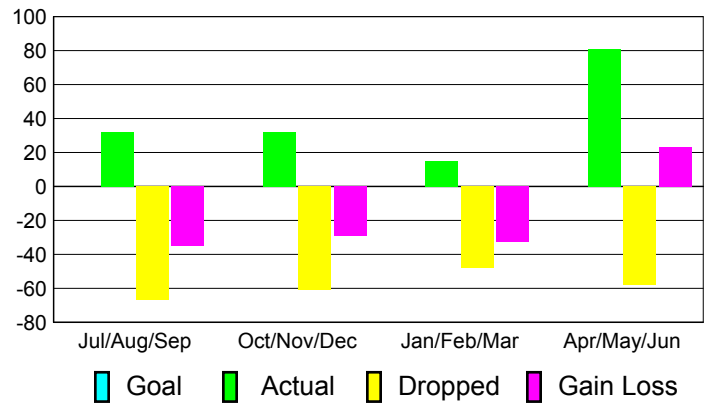

### YTD Status Quo Clubs 2010-2011

Status Quo Clubs Compared to Status Quo Members

## MEMBERSHIP

**Membership Results**  
2010-2011

**Membership**  
2009-2010

Month	Net Memb Goal	Actual New Memb	Actual Dropped Memb	Gain/Loss of Memb	Gain/Loss of Memb
Jul/Aug/Sep	0	32	-67	-35	-18
Oct/Nov/Dec	0	32	-61	-29	29
Jan/Feb/Mar	0	15	-48	-33	12
Apr/May/June	0	81	-58	23	42
<b>Totals</b>	<b>0</b>	<b>160</b>	<b>-234</b>	<b>-74</b>	<b>65</b>

### Membership Results 2010-2011

Goal, New, Dropped, Gain/Loss

### Comparison of Membership Gain/Loss

Current Year Compared to the Previous Year