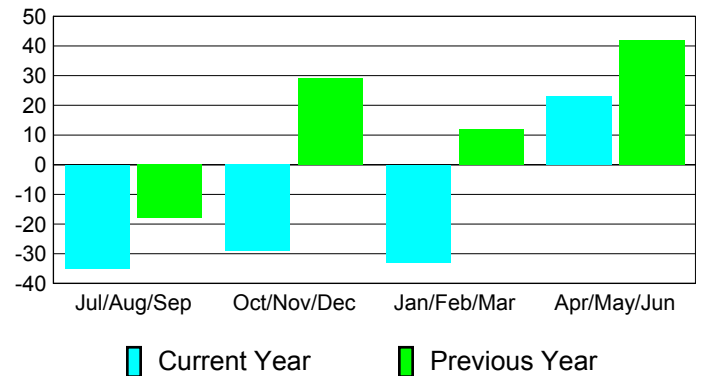

Gender Comparison 2010-2011

Jul/Aug/Sep

Oct/Nov/Dec

Jan/Feb/Mar

Apr/May/June

Male

Female